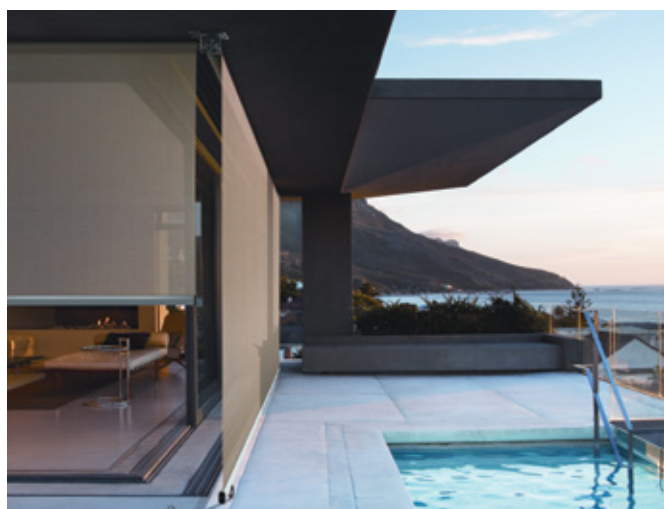

TECHNICAL INFORMATION

Size Limitations

Control Type	Min Width	Min Drop	Max Width	Max Drop	Max Area
Manual Crank	3.3ft	19"	16.4ft	13ft	172 sqft
Wynmotion Motorization	3.3ft	19"	16.4ft	13ft	172 sqft

Bottom Rail Accessories

Locking Bolt - Secures the awning into the side channel base, cable bracket or breeching staple. As the bolt is inserted inside the base rail, the system maintains its clean aesthetic, and allows the bottom rail to be positioned closer to the ground.

Hold Down Strap - Hold down straps can be used to hold the awning down at various points across the width of the awning. Similar to the locking bolts, the hold down clips insert inside the bottom rail for a clean finish.

Hardware Colors

With 6 standard colors inspired by popular COLORBOND® colors, so your awning can complement most exteriors styles. Custom colors available.

Operating Options

Straight Drop Awnings can be operated by:

1. Manual Crank
2. Wynmotion Motorization

Head Box Options

Choose from 3 head box styles:

1. Closed head box
2. Open head box
3. No head box

BENEFITS

Multiple Fabrics Suitable

The Straight Drop Awning can be made with sunscreen, acrylic, or canvas fabric which is highly effective in blocking UV rays.

Child-Safe

No cords or cables adds an extra level of child-safety.

Satisfaction Guaranteed

Quality installation is assured with our specialist team, and peace of mind with a Wynstan 3 year warranty.*

*For more information about our Wynstan 3 year warranty, please see our Warranty & Care Guide manual.

Book your FREE in-home consultation today! 866-667-6799