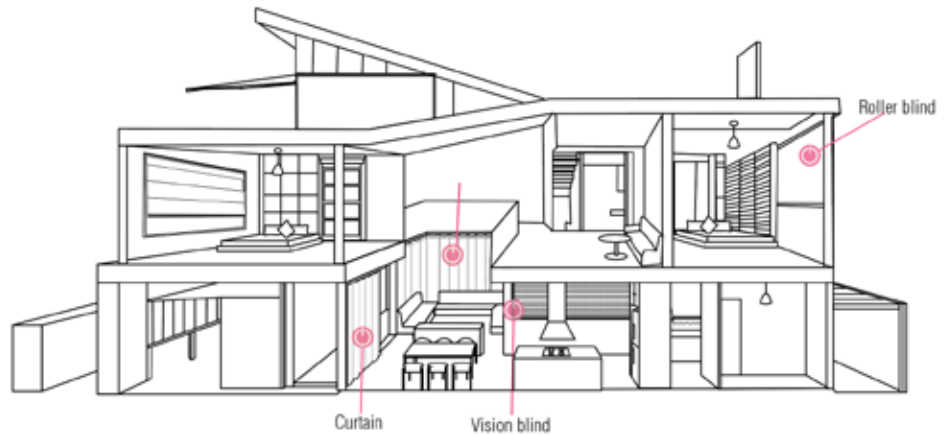

WYNMOTION

TECHNICAL INFORMATION

Control Range

- 218yd outdoors (approx.)
- 30yd indoors (depend on site and potential barriers)

BENEFITS

Wynmotion Remote

6.5yd long cable for recharging

Reduces the need for extension cords to reach a power point.